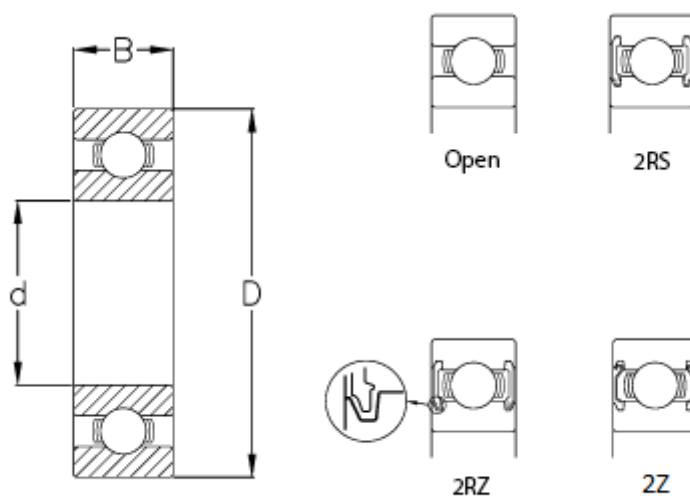

Data Sheet

Article number: 57960100700606

Description: CeramicSpeed hybrid bearing Insulate sealed
607-2RZ/CSB.C3

Measures

B	= 6
Ball grade	= 3
C (KN)	= 2.34
C0	= 0.95
d	= 7
D	= 19
Max rpm.	= 60000
Type	= 607